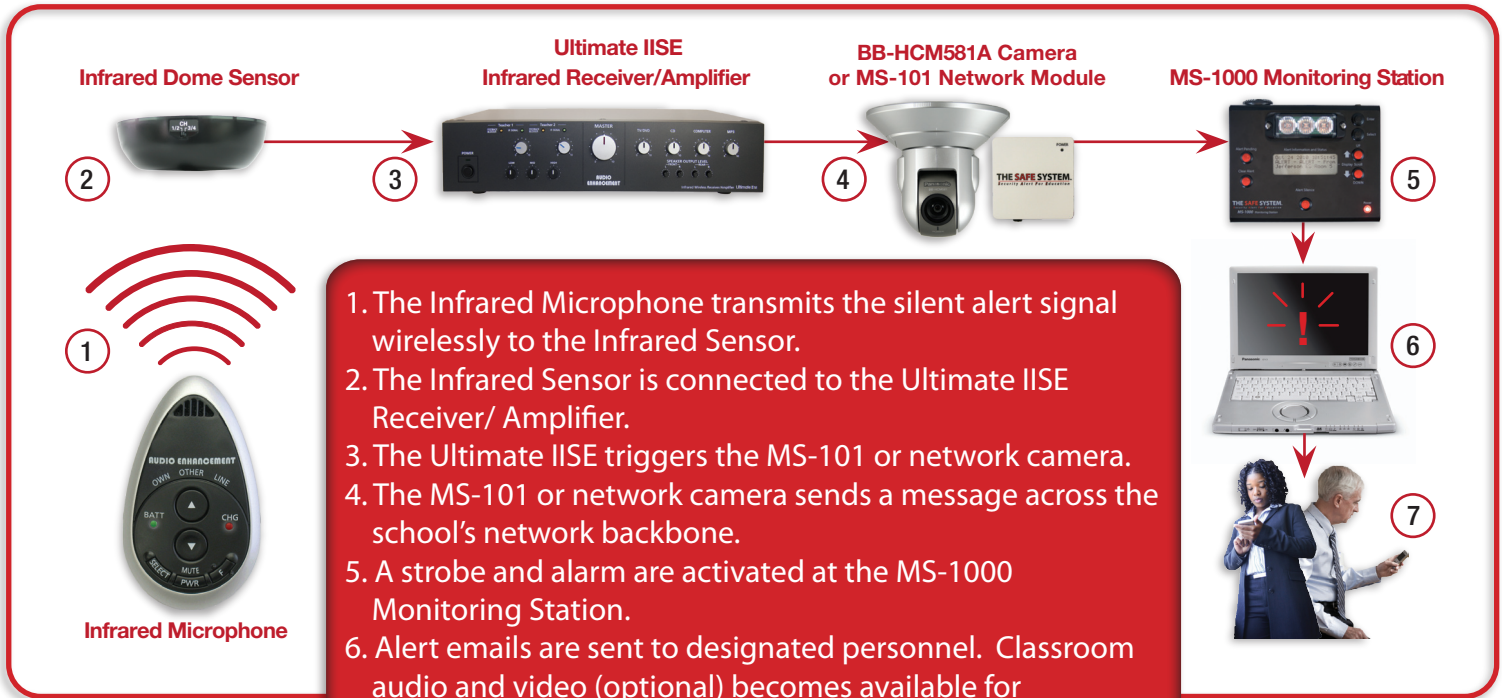

Create emergency-ready schools with a revolutionary alert system

SAFE – Security Alert For Education* – is a security system designed to work with Audio Enhancement's Ultimate IISE System. By using the alert button which is built into the transmitter, a teacher wearing the pendant microphone can discreetly send a signal for help. An entire network is alerted to respond promptly and appropriately to the situation. The SAFE System, consisting of a receiver/amplifier unit and pendant microphone (included with Audio Enhancement's Ultimate IISE System.), monitoring station, network interface or security camera, is customized to process alert notifications

according to specific school district policy.

**The right people,
The right response,
At the right time.**

Teachers and administrators need to be prepared to assess and react to a variety of emergency situations every day. They know that a quick and appropriate response can sometimes mean the difference between life and death. In today's world, having a reliable emergency alert system in the classroom is not a luxury; it is a necessity.

*Patent Pending

SAFESystemClassroom.com • 855.616.2357

1. The Infrared Microphone transmits the silent alert signal wirelessly to the Infrared Sensor.
2. The Infrared Sensor is connected to the Ultimate IISE Receiver/ Amplifier.
3. The Ultimate IISE triggers the MS-101 or network camera.
4. The MS-101 or network camera sends a message across the school's network backbone.
5. A strobe and alarm are activated at the MS-1000 Monitoring Station.
6. Alert emails are sent to designated personnel. Classroom audio and video (optional) becomes available for monitoring via a web browser.
7. Appropriate response is determined and implemented by the administrative policy.